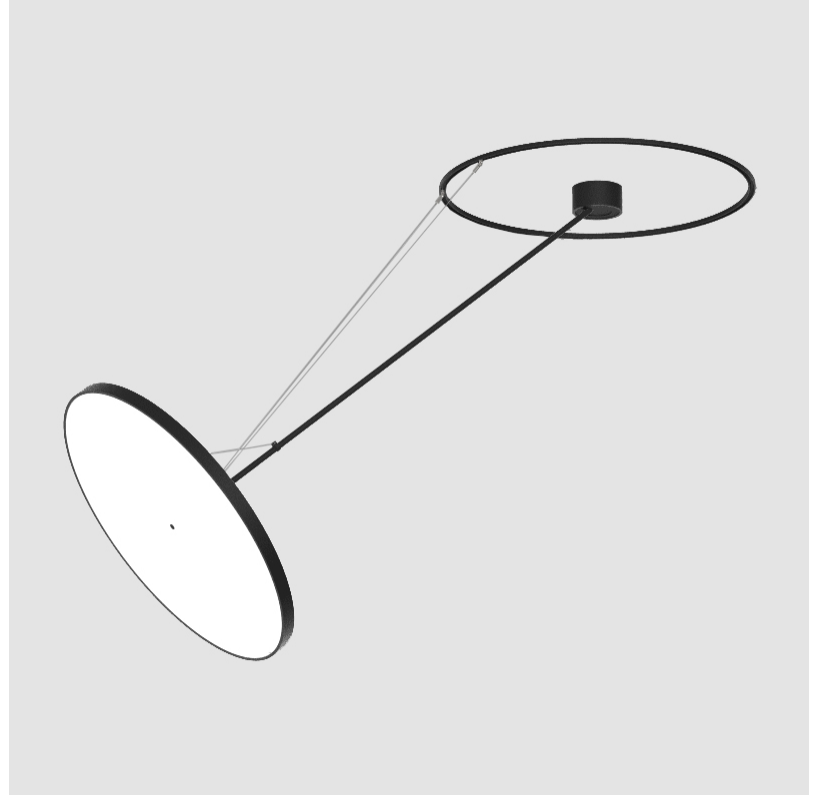

GENERAL

Series: Sign Diva Dancer
Subseries: Sign Diva Dancer
Partner: Prolicht
Division: Architectural
Installation: Suspension
Product Type: Pendant
Mounting Location: Ceiling
Light Distribution: Adjustable

PHYSICAL

Shape: Round
Diameter (mm): 850
Diameter (in): 33 7/16
Height (mm): 1620
Height (in): 63 3/4
Weight (kg): 9.67
Weight (lbs): 21.27
Diffuser: PMMA - Opal / Micro-Prism / Sparkling Secret / Vintage Industrial
Fixture Finish: SSR / BKV / CWI / CRY / HAB / UFT / ITA / RUA / FTG / MYG / LOD / PUS / FRO / FUP / KIA / POP / BLS / SPG / MEY / GOH / CHC / COM / ABZ / JAG / OBR / MOS / ROR
Fixture Material: PMMA / Extruded Aluminum / Steel

ELECTRICAL

Lamp Type: LED (Zhaga Standard)
Input Wattage (W): 96.8
Total Output Wattage (W): 76.8
Dimming: Tri-Mode (Non-Dimming and Phase Dimming (120Vac only) and 0-10V Dimming)
Driver Included: Yes
Driver Location: Integrated
Driver Type: Constant Current - Universal
Driver Class: Class 2
Input Voltage (V): 120 - 277
Constant Current (MA): 600

LED

Color Temperature (°K): 3000 / 3500 / 4000
Max. Delivered Lumen (lm): 11160 / 11388 / 11620
CRI: >90 CRI
Lamp Life (hrs): 50000

OPTICAL

Adjustability: Rotational Canopy 170°; Tilting Canopy ±50°; Tilting Head ±90°

RATINGS AND CERTIFICATIONS

Certified By: Certified for North American Standards
IP rating: IP20