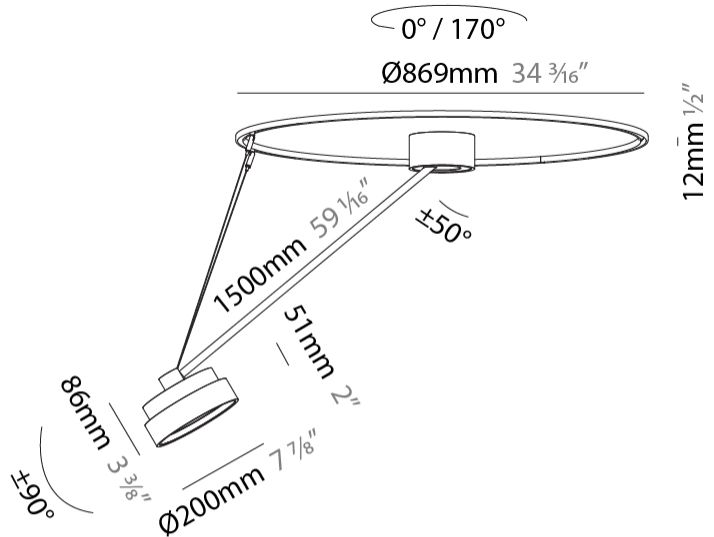

GENERAL

Series: Sign Diva Dancer
Subseries: Sign Diva Dancer
Partner: Prolicht
Division: Architectural
Installation: Suspension
Product Type: Pendant
Mounting Location: Ceiling
Light Distribution: Adjustable

PHYSICAL

Shape: Round
Diameter (mm): 200
Diameter (in): 7 7/8
Height (mm): 1620
Height (in): 63 3/4
Weight (kg): 3
Weight (lbs): 6.6
Diffuser: PMMA - Opal / Micro-Prism / Sparkling Secret / Vintage Industrial
Fixture Finish: SSR / BKV / CWI / CRY / HAB / UFT / ITA / RUA / FTG / MYG / LOD / PUS / FRO / FUP / KIA / POP / BLS / SPG / MEY / GOH / CHC / COM / ABZ / JAG / OBR / MOS / ROR
Fixture Material: PMMA / Extruded Aluminum / Steel

ELECTRICAL

Lamp Type: LED (Zhaga Standard)
Input Wattage (W): 12.1
Total Output Wattage (W): 11
Dimming: Tri-Mode (Non-Dimming and Phase Dimming (120Vac only) and 0-10V Dimming)
Driver Included: Yes
Driver Location: Integrated
Driver Type: Constant Current - Universal
Driver Class: Class 2
Input Voltage (V): 120 - 277
Constant Current (MA): 350

LED

Color Temperature (°K): 2700 / 3000 / 3500 / 4000
Max. Delivered Lumen (lm): 836 / 895 / 903 / 921
Nominal Lumen (lm): 1280 / 1370 / 1382 / 1410
CRI: >90 CRI
Lamp Life (hrs): 50000

OPTICAL

Adjustability: Rotational Canopy 170°; Tilting Canopy ±50°; Tilting Head ±90°

RATINGS AND CERTIFICATIONS

Certified By: Certified for North American Standards
IP rating: IP20